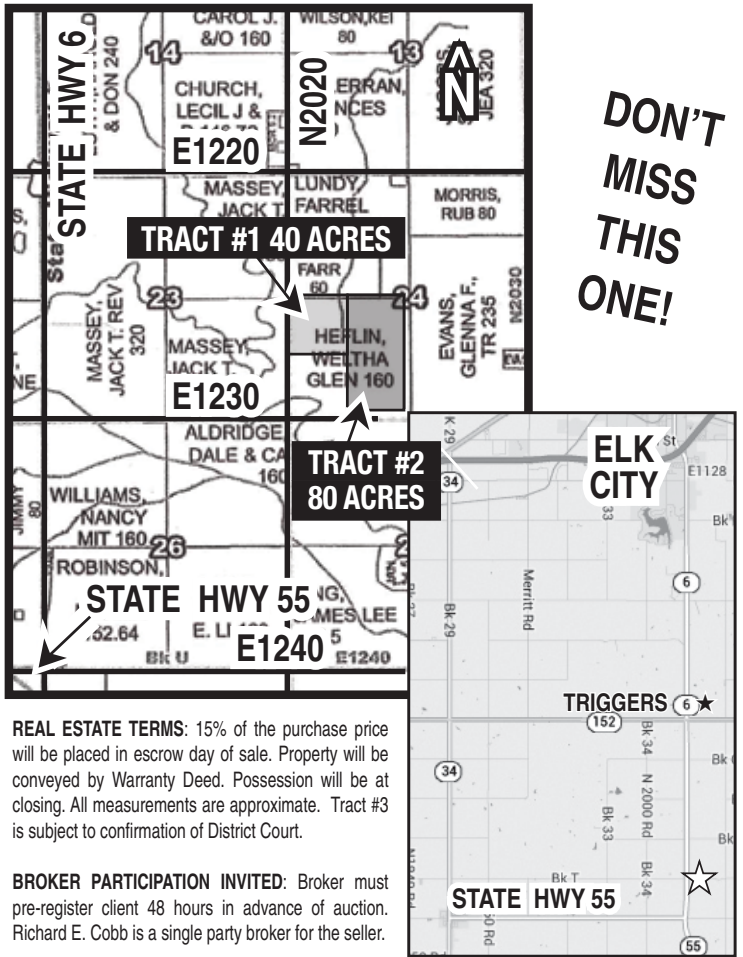

PROPERTY LOCATION: From Elk City, go South on Highway 6 ten miles to County Road E1220, then East on County Road E1220 1 mile, then South on County Road N2020, 1/2 mile to subject property. (Watch for Auction Signs).

TRACT #1: 40 acre tract NW/4, SW/4, Section 21, Township 9 North, Range 21 WIM. Beckham County. Surface only.

TRACT #2: 80 acre tract E/2, SW/4, Section 21, Township 9 North, Range 21 WIM. Beckham County. Surface only.

PROPERTY DESCRIPTION: This prime property offers numerous possibilities as a country acreage or a nice home site. The 120 acres M.O.L. will be divided into 2 tracts and will be sold with the high bidder having the option to purchase one or both tracts. The individual tracts will not be recombined. If you are searching for that special property, you should definitely attend this auction.

TRACT #3: PROPERTY LOCATION: 608 E. Benton, Sayre, OK

AUCTIONEER'S STATEMENT: It is a privilege to conduct the auction of this special 3 bedroom brick home in a good neighborhood close to the Sayre Public Schools and Sayre's Campus of Southwestern State University. If you are searching for a nice home, we invite you to attend this auction.

PROPERTY DESCRIPTION: This 3 bedroom brick home has a comfortable living room, kitchen and dining area, with 3 bedrooms, 2 bathrooms, and a 2 car attached garage. It has a nice back yard with a wood privacy fence.

DON'T MISS THIS ONE!

REAL ESTATE TERMS: 15% of the purchase price will be placed in escrow day of sale. Property will be conveyed by Warranty Deed. Possession will be at closing. All measurements are approximate. Tract #3 is subject to confirmation of District Court.

BROKER PARTICIPATION INVITED: Broker must pre-register client 48 hours in advance of auction. Richard E. Cobb is a single party broker for the seller.