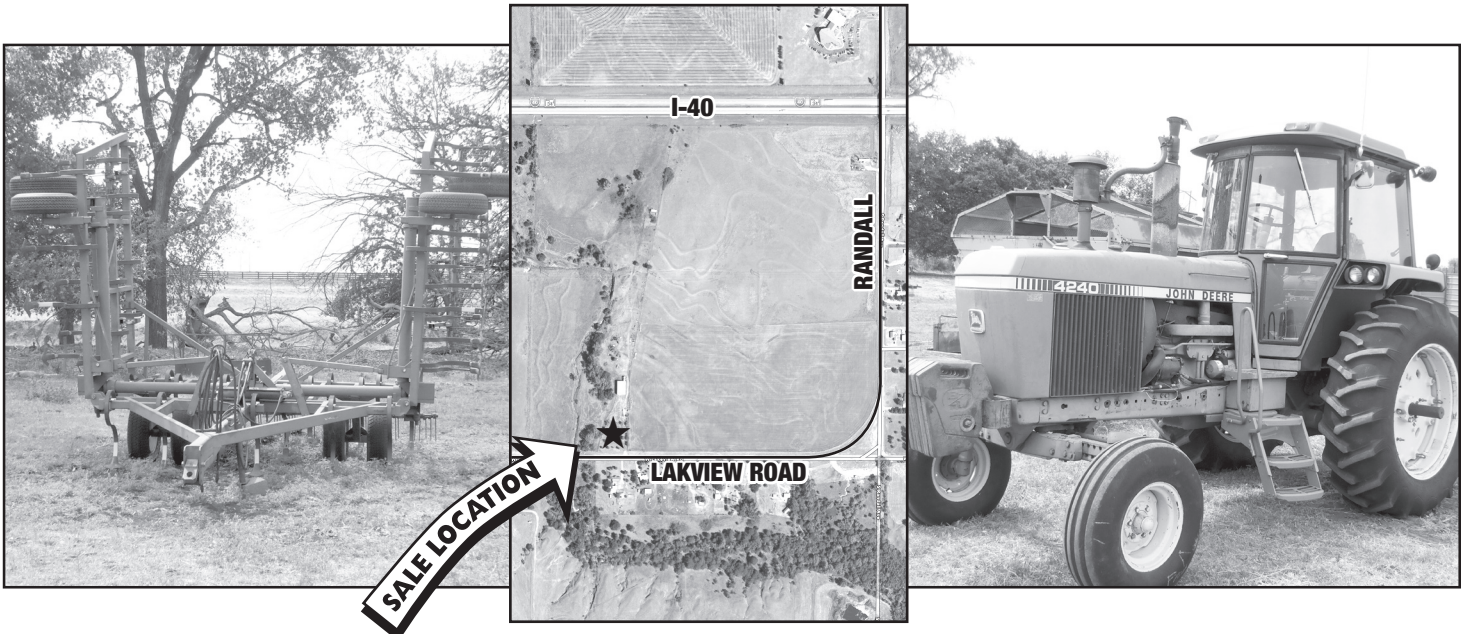

TRACTOR

4240 John Deere Tractor / cab & air w/a quick attachment unit
2 Sets of JD Tractor Duals
1-4020 / 1-4240

FARM MACHINERY

2 Heavy duty roller carts
Continental CP - 100 press
30 ton press
Cyclone seeder - hand held
Group of come-a-longs
Group of pitchforks
Portable propane tank
Measuring wheel
Group of post hole diggers, shovels, & pitchforks
2 Step ladders - 6 & 8 foot
Group of electric cords
Group of log chains

Group of crow bars
Set of pipe wrenches
Small animal traps
Table saws • 3 Point blade
2 Flat bed Cotta trailers
6 inch. 20 foot grain auger with power take-off
3 Point post hole digger
Elliston 3 point gopher machine
5 Round bale hay trailer-like new
Single axle creep feeder
John Deere cotton trailer - salvage
4 Cotton trailers
John Deere cultivator
3 Point row drills • Lot of tires
John Deere 20 foot chisel
Allis Chalmer sweep plow
Bat wing shredder
3 Point gyro shredder
JD Suitcase Tractor Weight

Overhead fuel tanks - 3
Tin whistle • Water filter
3 Point chisels • 3 Point loader
Bean commercial sprayer with trailer
Commercial sprayer w/200 gal. tank w/tractor attachment
20 Ft. Flat grain trailer
Jaworski 28 ft. double tilt chisel
Econo 10 ft. hydraulic dirt mover
Heavy duty tandem trailer
2 - 5 section harrow

COLLECTIBLES

Aluminum welding table w/levelers w/rollers
House Jacks
Display of old car tags
Group of pitchforks
Wind mill pulleys
Black smith tools

Hand scythes
Group of hand saws
Railroad sledge
Railroad mallet
Little red wagon
Pedal grinder on stand with seat
3 Wind mill heads
2 Pot belly antique stoves
Antique drill press and stand
Group of rope pulleys
Coca-Cola wood box
Antique cow yokes
Mack truck metal signs
Antique cross cut saw
Antique cycle mower
Numerous antique farm implements
**6ft. Metal
"Kelly Creamery" Sign
3ft. Metal Hwy 66 Sign**